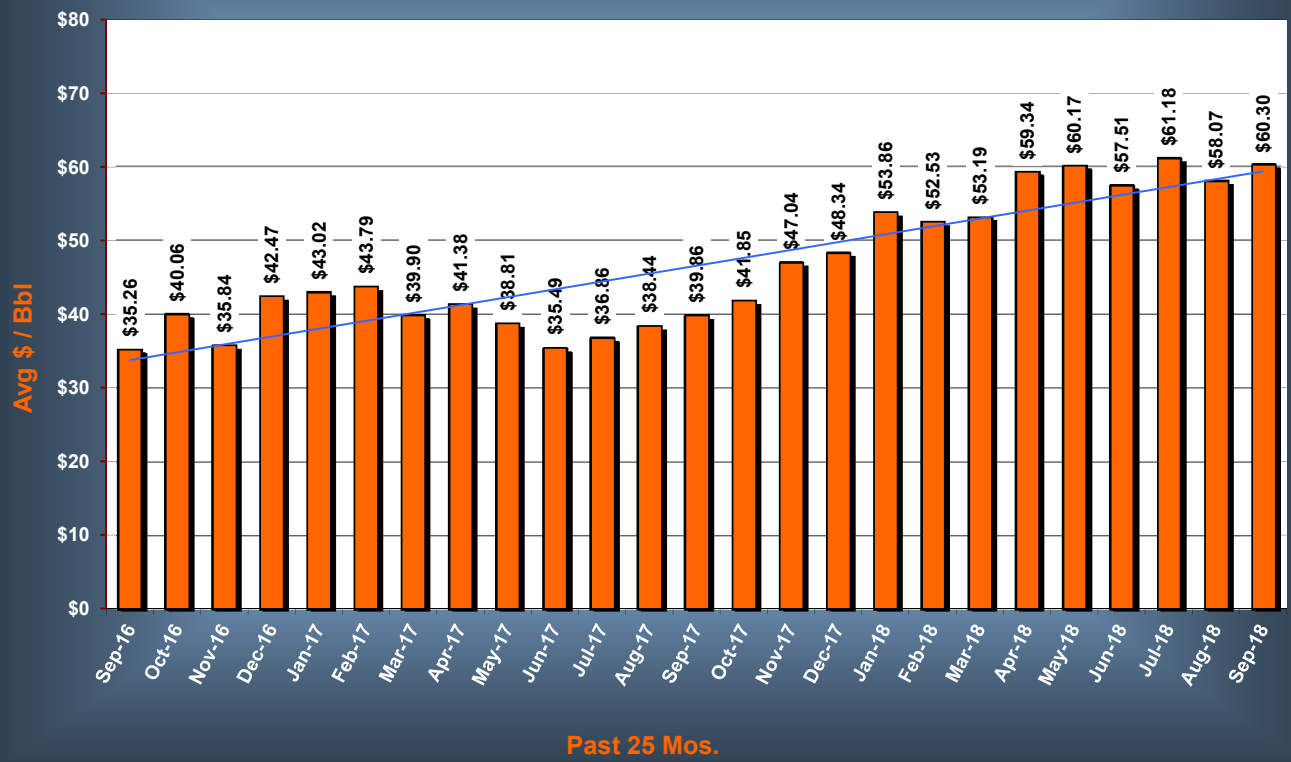

# Kansas Average Crude Oil Price

Two Year History

Past 25 Mos.