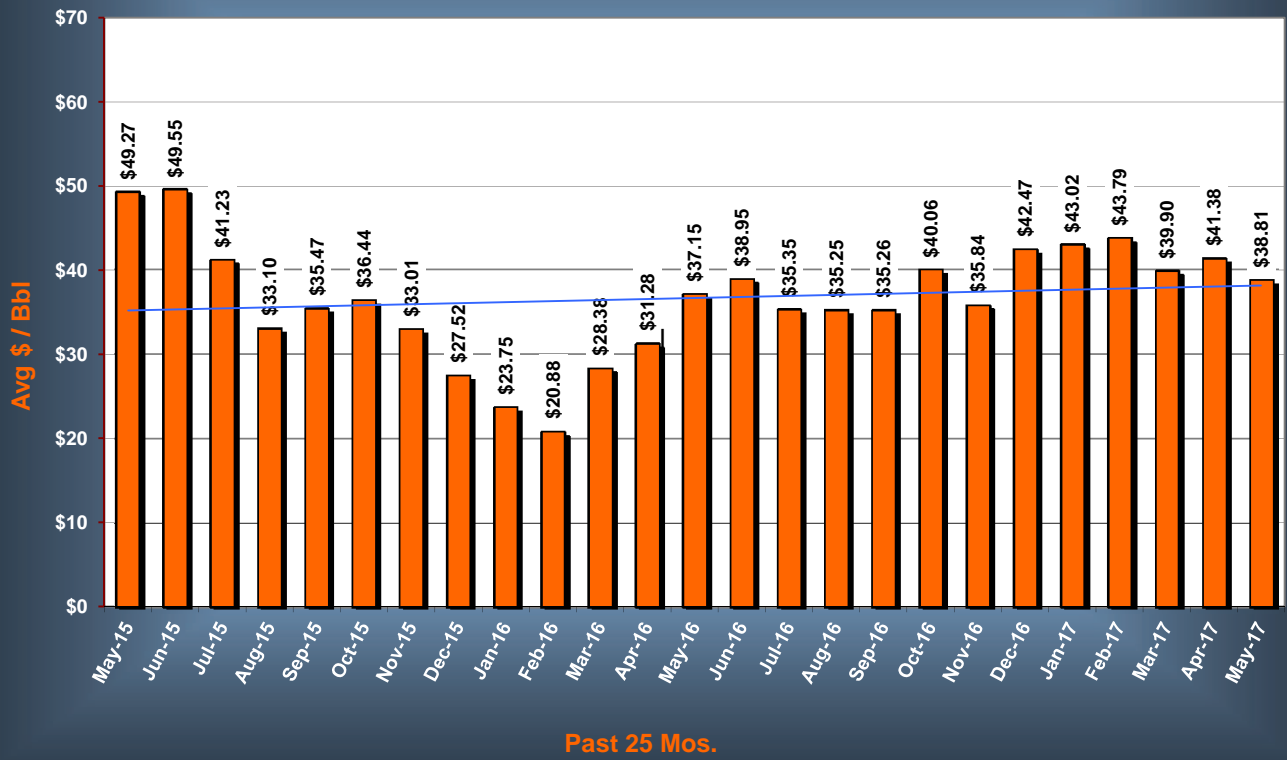

Kansas Average Crude Oil Price

Two Year History

Past 25 Mos.